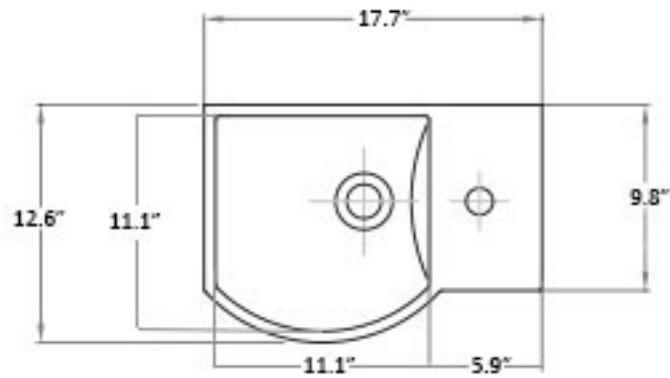

<p>Collection Minimal</p>	<p>Model Minimal 4079</p>	<p>Dimensions Metric <i>1 inch = 2.54 cm</i> <i>1 inch = 25.4 mm</i></p>	 <p>1051 Lea Drive - Collegeville, PA 19426 Tel. 215 513 9400 - Fax 610 831 0215 www.ws bathcollections.com - info@ws bathcollectins.com</p>
--------------------------------------	--	--	---

Features

- 17.7" (450 mm) x 12.6" (320 mm) x 5.9" (150 mm)
- Ceramic
- Wall Mount or Countertop (Vessel) Installation
- With Overflow
- Includes Mounting Hardware

Collection
Minimal

Model |
Minimal 4079

Dimensions Metric

1 inch = 2.54 cm
1 inch = 25.4 mm

WS[®]
BATH
COLLECTIONS

1051 Lea Drive - Collegeville, PA 19426
Tel. 215 513 9400 - Fax 610 831 0215
www.ws bathcollections.com - info@ws bathcollections.com

Recommended for this washbasin.

Wall-mount installation

Bolts

Vessel/ countertop installation

Silicone (*optional*)

Collection
Minimal

Model |
Minimal 4079

Dimensions Metric
1 inch = 2.54 cm
1 inch = 25.4 mm

1051 Lea Drive - Collegeville, PA 19426
Tel. 215 513 9400 - Fax 610 831 0215
www.ws bathcollections.com - info@ws bathcollections.com